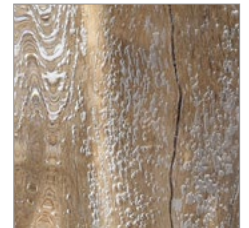

< Back

PRODUCTS / CLASSIC COLLECTION / SIDE TABLES

FLOEM

Glistening like an ice-covered tree on a wintery day, Floem celebrates the beauty of the natural living world. A cross-section from a single driftwood log, salvaged from shores and riverbeds across the world, is frozen within a crisp shell of acrylic, creating a rich visual contrast that beckons the hand to reach out and touch. Every knot and weathered crack of the timber is celebrated, respecting the passage of time and the philosophy that time actually makes things more beautiful. An organic, irregular shape reflects the light from every angle, sparkling each time the light catches it.

OTHER FINISHES :

**Floem in
Burntwood**

L: 59.1" / 150 cm
W: 35.4" / 90 cm
H: 16.5" / 42 cm

AVAILABLE IN :

WOOD : Burntwood | Driftwood

DIMENSIONS :

L: 17.3" / 44 cm
W: 9.5" / 24 cm
H: 18.9" / 48 cm

PRODUCT SHOWN IN :

Driftwood