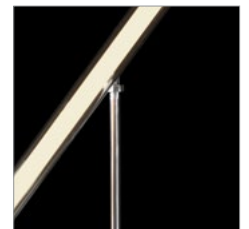

HOME ACCESSORIES / CLASSIC COLLECTION / LIGHTING

FLEX

The Flex floor lamp is inspired by a vintage lamp from the 1970s that Tim picked up at auction. Evocative of industrial fluorescent tube lighting, the Flex has been repurposed with a mellower disposition, radiating a soft, relaxing glow with the use of LEDs. Fully adjustable, you can pivot the Flex into your preferred position depending on your mood.

OTHER MODELS :

Flex Sconce

L: 4.7" / 12 cm
W: 6.9" / 18 cm
H: 66.3" / 168 cm

Weight: 15kg
Max. Watt.: LED Strip
No. of Bulbs: 1

BULB TYPE :

UK, EU, AU, ASIA, US: LED strip 13.8W 3000K

LED Colour : Warm White

This light fixture is not dimmable.

DIMENSIONS :

L: 11.7" / 30 cm Weight: 10kg
W: 11.7" / 30 cm Max. Watt.: 13.8 W
H: 76.4" / 194 cm No. of Bulbs: LED Strip

PRODUCT SHOWN IN :

Hand-polished Glass & Natural