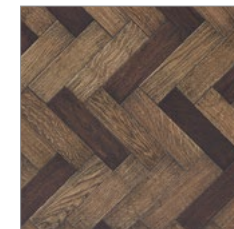

## EDWARDIAN

Beautifully striking, the Edwardian collection is fashioned from reclaimed parquetry oak and mahogany. Originally forming the floors of Edwardian dancehalls and other buildings in the UK, the timber is over 100 years old, bringing a century of history and character into your home. The reclamation of the wood is a long and arduous journey; each block is carefully removed by hand and cleaned before making its way to our workshop, where craftsmen use meticulous skill to lay each block - by hand - into the distinctive chevron pattern, creating a rustic surface full of personality and charm.