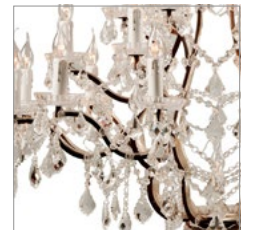

< Back

HOME ACCESSORIES / CLASSIC COLLECTION / LIGHTING

CRYSTAL

The Crystal lighting collection is inspired by the elaborate designs of late Georgian era chandeliers. This handcrafted range features many hallmarks of Georgian design including large crystal baluster centrepieces, precision cut glass crystals, candle lights and corresponding bobèche dishes originally used to collect candlewax. These elaborate and romantic features are starkly contrasted with the rustic aged metal patina of our proprietary Antique Rust finish to create its uniquely authentic and Timothy Oulton look.

AVAILABLE IN :

FINISHES : Antique Rust and Clear Crystals | Natural & Clear Crystals

BULB TYPE :

UK: LED CA

EU, AU, ASIA: CA E14 18W / Halogen

US: CA E12 25W / Incandescent

This light fixture is dimmable.

Crystal also available in Chandelier, Sconce, Floor lamp and Table lamp - See over for more details.

DIMENSIONS :

L: 40.2" / 102 cm	Weight: 21.6 Kg
W: 40.2" / 102 cm	Max. Watt.: EU 450 / US 625 W
H: 52" / 133 cm	No. of Bulbs: 25

PRODUCT SHOWN IN :

102cm - Clear Optical Grade Glass & Antique Rust

Check for release certification in specific regions.