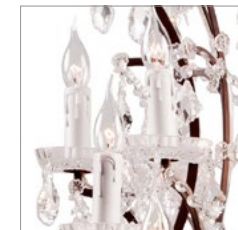

< Back

HOME ACCESSORIES / CLASSIC COLLECTION / LIGHTING

CRYSTAL

The Crystal lighting collection is inspired by the elaborate designs of late Georgian era chandeliers. This handcrafted range features many hallmarks of Georgian design including large crystal baluster centrepieces, precision cut glass crystals, candle lights and corresponding bobèche dishes originally used to collect candlewax. These elaborate and romantic features are starkly contrasted with the rustic aged metal patina of our proprietary Antique Rust finish to create its uniquely authentic and Timothy Oulton look.

AVAILABLE IN :

FINISHES : Antique Rust and Clear Crystals | Natural & Clear Crystals

BULB TYPE :

UK: LED CA

EU, AU, ASIA: CA E14 18W / Halogen

US: CA E12 25W / Incandescent

This light fixture is dimmable.

Crystal also available in Chandelier, Sconce, Floor lamp and Table lamp - See over for more details.

DIMENSIONS :

L: 40.2" / 102 cm	Weight: 21.6 Kg
W: 40.2" / 102 cm	Max. Watt.: EU 450 / US 625 W
H: 52" / 133 cm	No. of Bulbs: 25

PRODUCT SHOWN IN :

102cm - Clear Optical Grade Glass & Antique Rust

Check for release certification in specific regions.

> **APPENDIX SPARE PARTS**

HOME ACCESSORIES / CLASSIC COLLECTION / LIGHTING / CRYSTAL
FULL COLLECTION

**Crystal Rect
XXL Chandelier
(188X44)**
L: 73.8" / 188 cm
W: 17.3" / 44 cm
H: 20.5" / 52 cm

Weight: 42 kg
Max. Watt.: 648 / 900 W
No. of Bulbs: 36