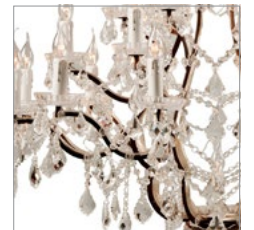

HOME ACCESSORIES / CLASSIC COLLECTION / LIGHTING

CRYSTAL

The Crystal lighting collection is inspired by the elaborate designs of late Georgian era chandeliers. This handcrafted range features many hallmarks of Georgian design including large crystal baluster centrepieces, precision cut glass crystals, candle lights and corresponding bobèche dishes originally used to collect candlewax. These elaborate and romantic features are starkly contrasted with the rustic aged metal patina of our proprietary Antique Rust finish to create its uniquely authentic and Timothy Oulton look.

AVAILABLE IN :

FINISHES : Antique Rust and Clear Crystals | Natural & Clear Crystals

BULB TYPE :

UK: LED CA

EU, AU, ASIA: CA E14 18W / Halogen

US: CA E12 25W / Incandescent

This light fixture is dimmable.

Crystal also available in Chandelier, Sconce, Floor lamp and Table lamp - See over for more details.

DIMENSIONS :

L: 40.2" / 102 cm	Weight: 21.6 Kg
W: 40.2" / 102 cm	Max. Watt.: EU 450 / US 625 W
H: 52" / 133 cm	No. of Bulbs: 25

PRODUCT SHOWN IN :

102cm - Clear Optical Grade Glass & Antique Rust

Check for release certification in specific regions.