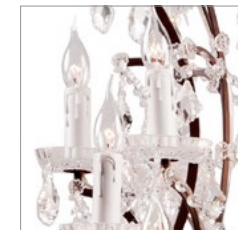

HOME ACCESSORIES / CLASSIC COLLECTION / LIGHTING

CRYSTAL

The Crystal lighting collection is inspired by the elaborate designs of late Georgian era chandeliers. This handcrafted range features many hallmarks of Georgian design including large crystal baluster centrepieces, precision cut glass crystals, candle lights and corresponding bobèche dishes originally used to collect candlewax. These elaborate and romantic features are starkly contrasted with the rustic aged metal patina of our proprietary Antique Rust finish to create its uniquely authentic and Timothy Oulton look.

AVAILABLE IN :

FINISHES : Antique Rust and Clear Crystals | Natural & Clear Crystals

BULB TYPE :

UK: LED CA

EU, AU, ASIA: CA E14 18W / Halogen

US: CA E12 25W / Incandescent

This light fixture is dimmable.

Crystal also available in Chandelier, Sconce, Floor lamp and Table lamp - See over for more details.

DIMENSIONS :

L: 40.2" / 102 cm	Weight: 21.6 Kg
W: 40.2" / 102 cm	Max. Watt.: EU 450 / US 625 W
H: 52" / 133 cm	No. of Bulbs: 25

PRODUCT SHOWN IN :

102cm - Clear Optical Grade Glass & Antique Rust

Check for release certification in specific regions.

HOME ACCESSORIES / CLASSIC COLLECTION / LIGHTING / CRYSTAL
FULL COLLECTION

**Crystal Rect
XXL Chandelier
(188X44)**
 L: 73.8" / 188 cm
 W: 17.3" / 44 cm
 H: 20.5" / 52 cm
 Weight: 42 kg
 Max. Watt.: 648 / 900 W
 No. of Bulbs: 36