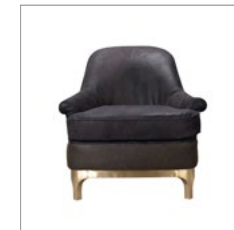

PRODUCTS / CLASSIC COLLECTION / ARMCHAIRS

BASTILLE

Incarcerated in style, the Bastille chair is wrapped around the outside in brass studded Pixel leather which conveys a strong, protective look. The interior seat and rounded back are smooth, soft and luxuriously inviting in Safari leather, carefully sanded by hand to achieve a suede-like effect that is incredibly tactile. The natural marks and characteristics of the hide are brought to the surface of the leather for a very natural, distressed look that will continue to age over time for a well-loved lived-in look. Brass feet complete the ensemble.

DIMENSIONS :

OVERALL	SEAT	ARM
L: 28.9" / 74 cm	L: 18.1" / 46 cm	-
W: 33.7" / 86 cm	W: 23.6" / 60 cm	-
H: 28.1" / 72 cm	H: 17.7" / 45 cm	H: 19.3" / 49 cm

PRODUCT SHOWN IN :

Pixel Black

> SEATINGS SPECIFICATIONS

AVAILABLE IN :

LEATHER : Buff Burnished Blue, Nutmeg, Chocolate, Graphite, Pewter, Taupe | Pixel Black | Vintage Bianco, Cigar, Jet Black