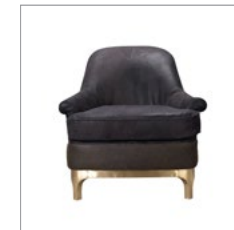

BASTILLE

Incarcerated in style, the Bastille chair is wrapped around the outside in brass studded Pixel leather which conveys a strong, protective look. The interior seat and rounded back are smooth, soft and luxuriously inviting in Safari leather, carefully sanded by hand to achieve a suede-like effect that is incredibly tactile. The natural marks and characteristics of the hide are brought to the surface of the leather for a very natural, distressed look that will continue to age over time for a well-loved lived-in look. Brass feet complete the ensemble.

DIMENSIONS :

OVERALL	SEAT	ARM
L: 28.9" / 74 cm	L: 18.1" / 46 cm	-
W: 33.7" / 86 cm	W: 23.6" / 60 cm	-
H: 28.1" / 72 cm	H: 17.7" / 45 cm	H: 19.3" / 49 cm

PRODUCT SHOWN IN :

Pixel Black

> SEATINGS SPECIFICATIONS