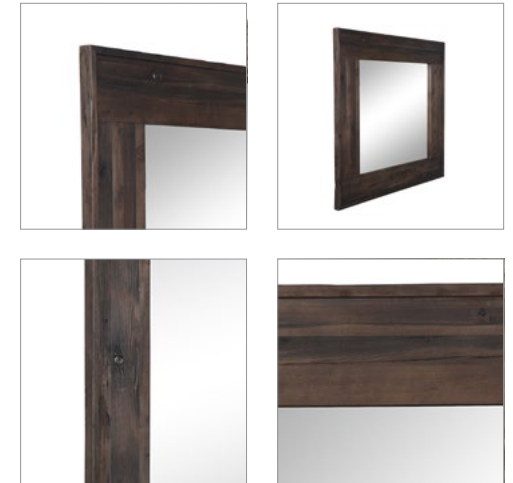

HOME ACCESSORIES / NEW 2020 / MIRROR

## AXEL MK3

The Axel mirror crosses old world and industrial with its combination of reclaimed boat wood from decommissioned Chinese junks and hand-treated metal detailing. The reclaimed boat wood is painstakingly reclaimed, with 400 nails removed from the timber to make just one Axel mirror. Each piece is different, as the finish accentuates uniquely weathered colourations and textures resulting from decades of exposure to the high seas and elements.

### OTHER MODELS :

Axel Tall Mirror	Axel Mirror 100x80cm	Axel Mirror 80x60cm	Axel Mirror 240x96cm
L: 53" / 135 cm	L: 39.4" / 100 cm	L: 31.5" / 80 cm	L: 94.5" / 240 cm
W: 2" / 5 cm	W: 2" / 5 cm	W: 2" / 5 cm	W: 2" / 5 cm
H: 96.5" / 245 cm	H: 31.5" / 80cm	H: 23.6" / 60 cm	H: 37.8" / 96 cm

### DIMENSIONS :

SQUARE

L: 53" / 135 cm

W: 2" / 5 cm

H: 53" / 135 cm