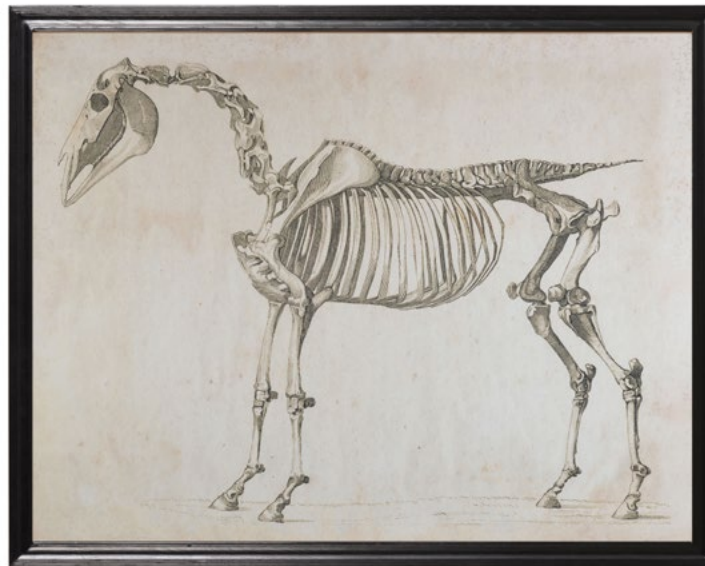

< Back

HOME ACCESSORIES / CLASSIC COLLECTION / WALL ART

ANIMAL

The Horse Skeleton is an early 18th century lithograph reproduced and enlarged to show its full beauty. This piece is printed on museum quality archival paper, framed in solid oak and covered with tempered glass.

DIMENSIONS :

L: 85.6" / 217.5 cm

W: 65.6" / 166.7 cm

H: 1.6" / 4 cm

PRODUCT SHOWN IN :

Horse Skeleton - Black Wood

More options available - See over for more details.

TIMOTHY OULTON

HOME ACCESSORIES / CLASSIC COLLECTION / WALL ART / ANIMAL
FULL COLLECTION

**Animal
Horse Skeleton**
L: 85.6" / 218 cm
W: 65.6" / 167 cm
H: 1.6" / 4 cm

**Animal
Ostrich**
L: 50.9" / 130 cm
W: 40" / 102 cm
H: 1.2" / 3 cm

**Animal Peacock
BW Right**
L: 63" / 160 cm
W: 29.1" / 74 cm
H: 1.2" / 3 cm

**Animal Peacock
Colour Left**
L: 63" / 160 cm
W: 29.1" / 74 cm
H: 1.2" / 3 cm

**Animal Peacock
Colour Middle**
L: 63" / 160 cm
W: 29.1" / 74 cm
H: 1.2" / 3 cm