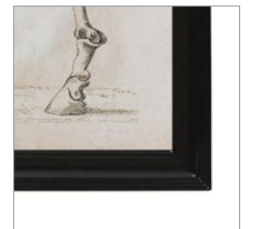

< Back

HOME ACCESSORIES / CLASSIC COLLECTION / WALL ART

ANIMAL

The Horse Skeleton is an early 18th century lithograph reproduced and enlarged to show its full beauty. This piece is printed on museum quality archival paper, framed in solid oak and covered with tempered glass.

DIMENSIONS :

L: 85.6" / 217.5 cm

W: 65.6" / 166.7 cm

H: 1.6" / 4 cm

PRODUCT SHOWN IN :

Horse Skeleton - Black Wood

More options available - See over for more details.

TIMOTHY OULTON

HOME ACCESSORIES / CLASSIC COLLECTION / WALL ART / ANIMAL
FULL COLLECTION

**Animal
Horse Skeleton**
L: 85.6" / 218 cm
W: 65.6" / 167 cm
H: 1.6" / 4 cm

**Animal
Ostrich**
L: 50.9" / 130 cm
W: 40" / 102 cm
H: 1.2" / 3 cm