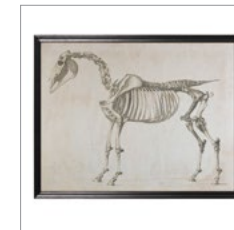

< Back

HOME ACCESSORIES / CLASSIC COLLECTION / WALL ART

ANIMAL

The Horse Skeleton is an early 18th century lithograph reproduced and enlarged to show its full beauty. This piece is printed on museum quality archival paper, framed in solid oak and covered with tempered glass.

DIMENSIONS :

L: 85.6" / 217.5 cm

W: 65.6" / 166.7 cm

H: 1.6" / 4 cm

PRODUCT SHOWN IN :

Horse Skeleton - Black Wood

More options available - See over for more details.

TIMOTHY OULTON

HOME ACCESSORIES / CLASSIC COLLECTION / WALL ART / ANIMAL
FULL COLLECTION

**Animal
Horse Skeleton**
L: 85.6" / 218 cm
W: 65.6" / 167 cm
H: 1.6" / 4 cm

**Animal
Ostrich**
L: 50.9" / 130 cm
W: 40" / 102 cm
H: 1.2" / 3 cm