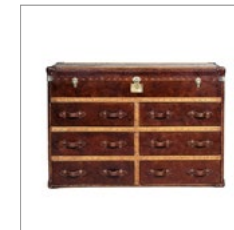

All leather finishes, plus the Shiny Steel, Black Steel and Oxidised Brass, all come with wooden banding, only the Aero finish comes without any banding.

**LINING :** Green Canvas | Black Canvas

**NO. OF DRAWERS :** 6

**AVAILABLE IN :**

**LEATHER :** Antique Tobacco, Whisky | Destroyed Black, Raw | Old Saddle Black, Cocoa, Nut | Savage | Vintage Bianco, Cigar, Jet Black | Moo Black & White, Brown & White

**METAL :** Aero | Black, Shiny Steel | Oxidised Brass

**Special Notes:** The back exterior is upholstered in canvas on the Sideboard and Small, Medium and Large Chests.

See over for more details of the full collection.

**DIMENSIONS :**

L: 59.1" / 150 cm

W: 19.7" / 50 cm