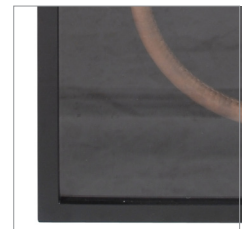

< Back

HOME ACCESSORIES / CLASSIC COLLECTION / WALL ART

3D OBJET SHADOW BOX

Our Shadow Box collection features exact replicas of vintage curiosities, mounted on black velvet and showcased in framed glass shadow boxes. Reminiscent of treasured keepsakes which define the life, aspirations, memories and dreams of their owner. The sleek lines of this mid-20th century steering wheel evokes the speed and luxury of classic European sports cars.

DIMENSIONS :

L: 23.6" / 60 cm

W: 2.8" / 7 cm

H: 23.6" / 60 cm

AVAILABLE IN :

Leather or Wooden Steering Wheel

PRODUCT SHOWN IN :

Leather Steering Wheel

More options available - See over for more details.

TIMOTHY OULTON

HOME ACCESSORIES / CLASSIC COLLECTION / WALL ART / 3D OBJET SHADOW BOX

FULL COLLECTION

**Steering Wheel
Shadow Box
Leather**

L: 23.6" / 60 cm
W: 2.8" / 7 cm
H: 23.6" / 60 cm